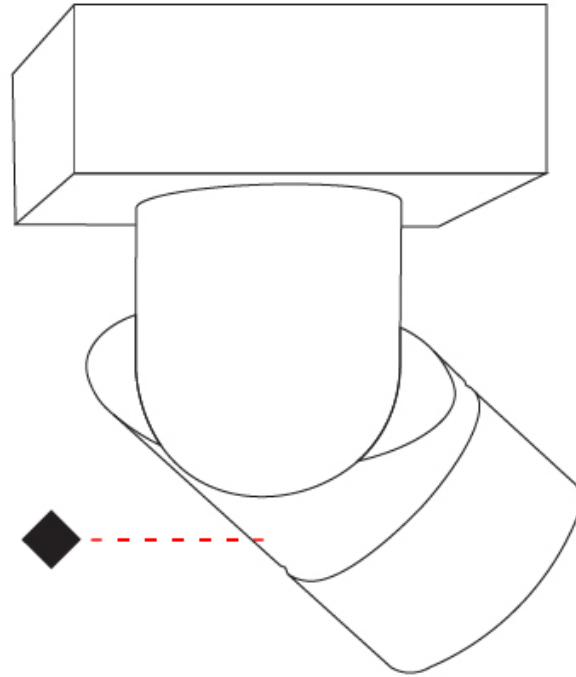

PROJECT

TYPE

SPECIFIER

QUANTITY

DATE

Disclaimer

white lamp head with white base and side, black lamp head with black base and side, black lamp head with silver base and black side