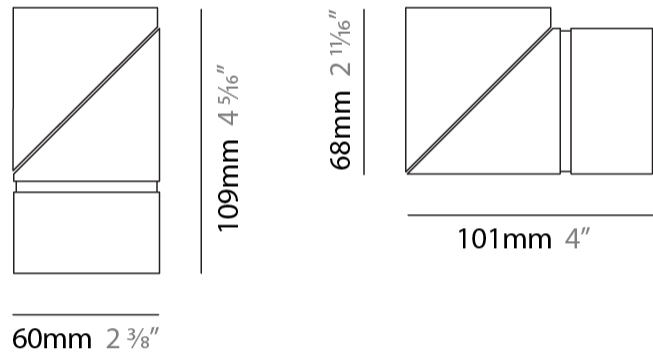

BOB RECESSED

A7200003-

base number	Color Temperature	Finish Options	Lens Options

1. To build a product code in our configurator select the specify button on the base model # product page
2. To build a manual product code on this datasheet choose from the options listed below in blue font and add the suffix to the base model #

GENERAL

Series: Bob
Brand: Letroh
Division: Architectural
Mounting Type: Recessed
Mounting Location: Ceiling
Subcategory: Semi-Flush

PHYSICAL

Shape: Cylinder
Diameter (mm): 60
Diameter (in): 2 3/8
Length (mm): 109
Length (in): 4 5/16
Light Distribution: Adjustable / Downlight
Weight (kg): 0.60
Weight (lbs): 1.32
Fixture Finish: WHI / BLK
Fixture Material: Aluminum
Cut-out Measurements: 35mm/1 3/8"

ELECTRICAL

Lamp Type: LED
Input Wattage (W): 20
Total Output Wattage (W): 17
Dimming: Tri-Mode (Non-Dimming and Phase Dimming (120Vac only) and 0-10V Dimming)
Driver Included: Yes
Driver Location: Remote
Driver Type: Constant Current - Universal
Driver Class: Class 2
Input Voltage (V): 120 - 277
Constant Current (MA): 500
Constant Voltage (V): 33.9

LED

Color Temperature (°K): 2700 / 3000
Max. Delivered Lumen (lm): 1100 / 1500
CRI: >90 CRI
Lamp Life (hrs): 50000

OPTICAL

Optic°: 30 / 40 / 60 / OV / RT / WW
Adjustability: Rotational 360°; Tilt 90°

RATINGS AND CERTIFICATIONS

Certified By: Certified for North American Standards
IP rating: IP20