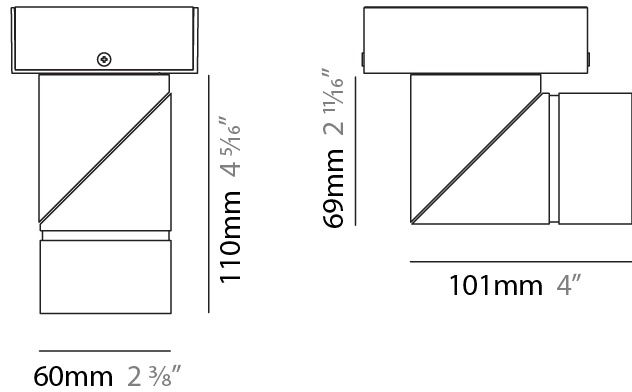

PROJECT	_____
TYPE	_____
SPECIFIER	_____
QUANTITY	_____
DATE	_____

BOB SURFACE

A7200004-

base number	Color Temperature	Finish Options	Lens Options

1. To build a product code in our configurator select the specify button on the base model # product page
2. To build a manual product code on this datasheet choose from the options listed below in blue font and add the suffix to the base model #

GENERAL

Series: Bob
Brand: Letroh
Division: Architectural
Mounting Type: Surface
Mounting Location: Ceiling
Subcategory: Semi-Flush

PHYSICAL

Shape: Cylinder
Diameter (mm): 60
Diameter (in): 2 ³/₈
Length (mm): 110
Length (in): 4 ⁵/₁₆
Depth (mm): 110
Depth (in): 4 ⁵/₁₆
Light Distribution: Adjustable / Direct
Weight (kg): 0.76
Weight (lbs): 1.67
Fixture Finish: WHI / BLK
Fixture Material: Aluminum

ELECTRICAL

Lamp Type: LED
Input Wattage (W): 20
Total Output Wattage (W): 17
Dimming: Tri-Mode (Non-Dimming and Phase Dimming (120Vac only) and 0-10V Dimming)
Driver Included: Yes
Driver Location: Integrated
Driver Type: Constant Current - Universal
Driver Class: Class 2
Input Voltage (V): 120 - 277
Constant Current (MA): 500

LED

Color Temperature (°K): 2700 / 3000
Max. Delivered Lumen (lm): 1800 / 1900
CRI: >90 CRI
Lamp Life (hrs): 50000

OPTICAL

Optic°: 30 / 40 60 / OV / RT / WW
Adjustability: Rotational 360°; Tilt 90°

RATINGS AND CERTIFICATIONS

Certified By: Certified for North American Standards
IP rating: IP20